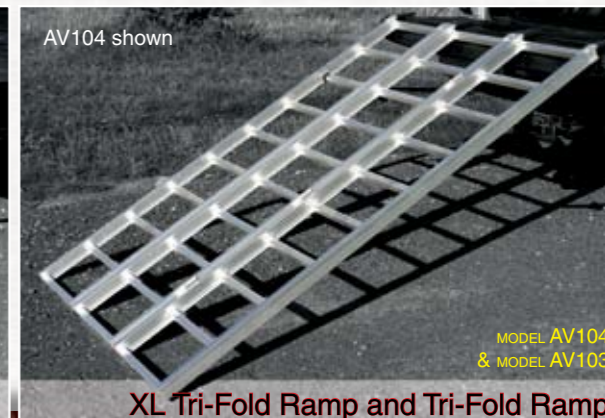

**LOADING RAMPS
ATV, UTV & LAWN AND GARDEN**

MODEL AV105

XL Arch Ramp

These rugged ramps provide extra mobility for your ATVs, UTVs and lawn and garden equipment, and also protect your equipment.

- Adjustable straps secure ramps in place
- The folding models deliver compact portability
- Fully welded construction assures long term, durable use
- Rubber coated tabs prevent tailgate scratches
- Lightweight aluminum construction

MODEL AV107
XL Folding Arch Ramp

NEW 2009

MODEL AV195
Utility Ramp

NEW 2009

AV196 shown
MODEL AV196 & MODEL AV197
Tri-Fold Ramp and XL Tri-Fold Ramp

MODEL AV138
Extreme Duty Arch Ramp

MODEL AV102
Bi-Fold Ramp

AV104 shown
MODEL AV104 & MODEL AV103
XL Tri-Fold Ramp and Tri-Fold Ramp

NAME	MODEL NUMBER	DIMENSIONS	CONSTRUCTION	CAPACITY	WEIGHT
XL Arch Ramp	AV105	12" x 89" single ramp	Welded Aluminum	750 lbs. single ramp 1,500 lbs. pair	34 lbs. as a pair
XL Folding Arch Ramp	AV107	12" x 89" single ramp open 12" x 44.5" single ramp folded	Welded Aluminum	750 lbs. single ramp 1,500 lbs. pair	38 lbs. as a pair
Extreme Duty Arch Ramp	AV138	12" x 83" single ramp	Welded Aluminum	1,250 lbs. single ramp 2,500 lbs. pair	38 lbs. as a pair
Utility Ramp	AV195	14.75" x 69" single ramp	Welded Aluminum	500 lbs. single ramp 1,000 lbs.	17 lbs. as a pair
Bi-Fold Ramp	AV102	48" x 69" ramp open 24" x 69" ramp folded	Welded Aluminum	1,000 lbs.	20 lbs.
Tri-Fold Ramp	AV196	50" x 69" open 17.5" x 69" folded	Welded Aluminum	1,250 lbs.	23 lbs.
XL Tri-Fold Ramp	AV197	50" x 78" open 17.5" x 78" folded	Welded Aluminum	1,250 lbs.	25 lbs.
Tri-Fold Ramp	AV103	50" x 69" ramp open 17.5" x 69" ramp folded	Welded Aluminum	1,250 lbs.	28 lbs.
XL Tri-Fold Ramp	AV104	50" x 78" ramp open 17.5" x 78" ramp folded	Welded Aluminum	1,250 lbs.	32 lbs.