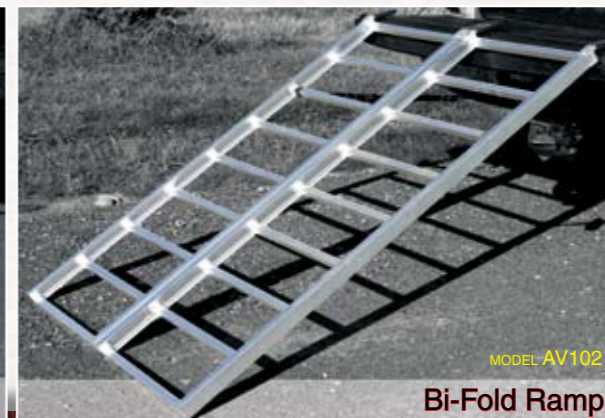

**LOADING RAMPS
ATV, UTV & LAWN AND GARDEN**

MODEL AV105

XL Arch Ramp

These rugged ramps provide extra mobility for your ATVs, UTVs and lawn and garden equipment, and also protect your equipment.

- Adjustable straps secure ramps in place
- The folding models deliver compact portability
- Fully welded construction assures long term, durable use
- Rubber coated tabs prevent tailgate scratches
- Lightweight aluminum construction

MODEL AV107
XL Folding Arch Ramp

NEW 2009

MODEL AV195
Utility Ramp

NEW 2009

AV196 shown
MODEL AV196 & MODEL AV197
Tri-Fold Ramp and XL Tri-Fold Ramp

MODEL AV138
Extreme Duty Arch Ramp

MODEL AV102
Bi-Fold Ramp

AV104 shown
MODEL AV104 & MODEL AV103
XL Tri-Fold Ramp and Tri-Fold Ramp

NAME	MODEL NUMBER	DIMENSIONS	CONSTRUCTION	CAPACITY	WEIGHT
XL Arch Ramp	AV105	12" x 89" single ramp	Welded Aluminum	750 lbs. single ramp 1,500 lbs. pair	34 lbs. as a pair
XL Folding Arch Ramp	AV107	12" x 89" single ramp open 12" x 44.5" single ramp folded	Welded Aluminum	750 lbs. single ramp 1,500 lbs. pair	38 lbs. as a pair
Extreme Duty Arch Ramp	AV138	12" x 83" single ramp	Welded Aluminum	1,250 lbs. single ramp 2,500 lbs. pair	38 lbs. as a pair
Utility Ramp	AV195	14.75" x 69" single ramp	Welded Aluminum	500 lbs. single ramp 1,000 lbs.	17 lbs. as a pair
Bi-Fold Ramp	AV102	48" x 69" ramp open 24" x 69" ramp folded	Welded Aluminum	1,000 lbs.	20 lbs.
Tri-Fold Ramp	AV196	50" x 69" open 17.5" x 69" folded	Welded Aluminum	1,250 lbs.	23 lbs.
XL Tri-Fold Ramp	AV197	50" x 78" open 17.5" x 78" folded	Welded Aluminum	1,250 lbs.	25 lbs.
Tri-Fold Ramp	AV103	50" x 69" ramp open 17.5" x 69" ramp folded	Welded Aluminum	1,250 lbs.	28 lbs.
XL Tri-Fold Ramp	AV104	50" x 78" ramp open 17.5" x 78" ramp folded	Welded Aluminum	1,250 lbs.	32 lbs.